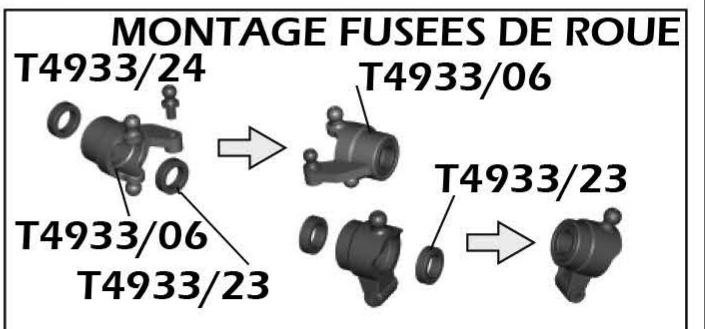

MONTAGE DIRECTION

MONTAGE CARDAN CENTRAL

MONTAGE DIFF AV/AR

SUPPORT AMORT AV

SUPPORT AMORTISSEUR AR

TRIANGULATION AV

TRIANGULATION AR

MONTAGE CARDAN

MONTAGE FUSEES DE ROUE

ARRIERE

AVANT